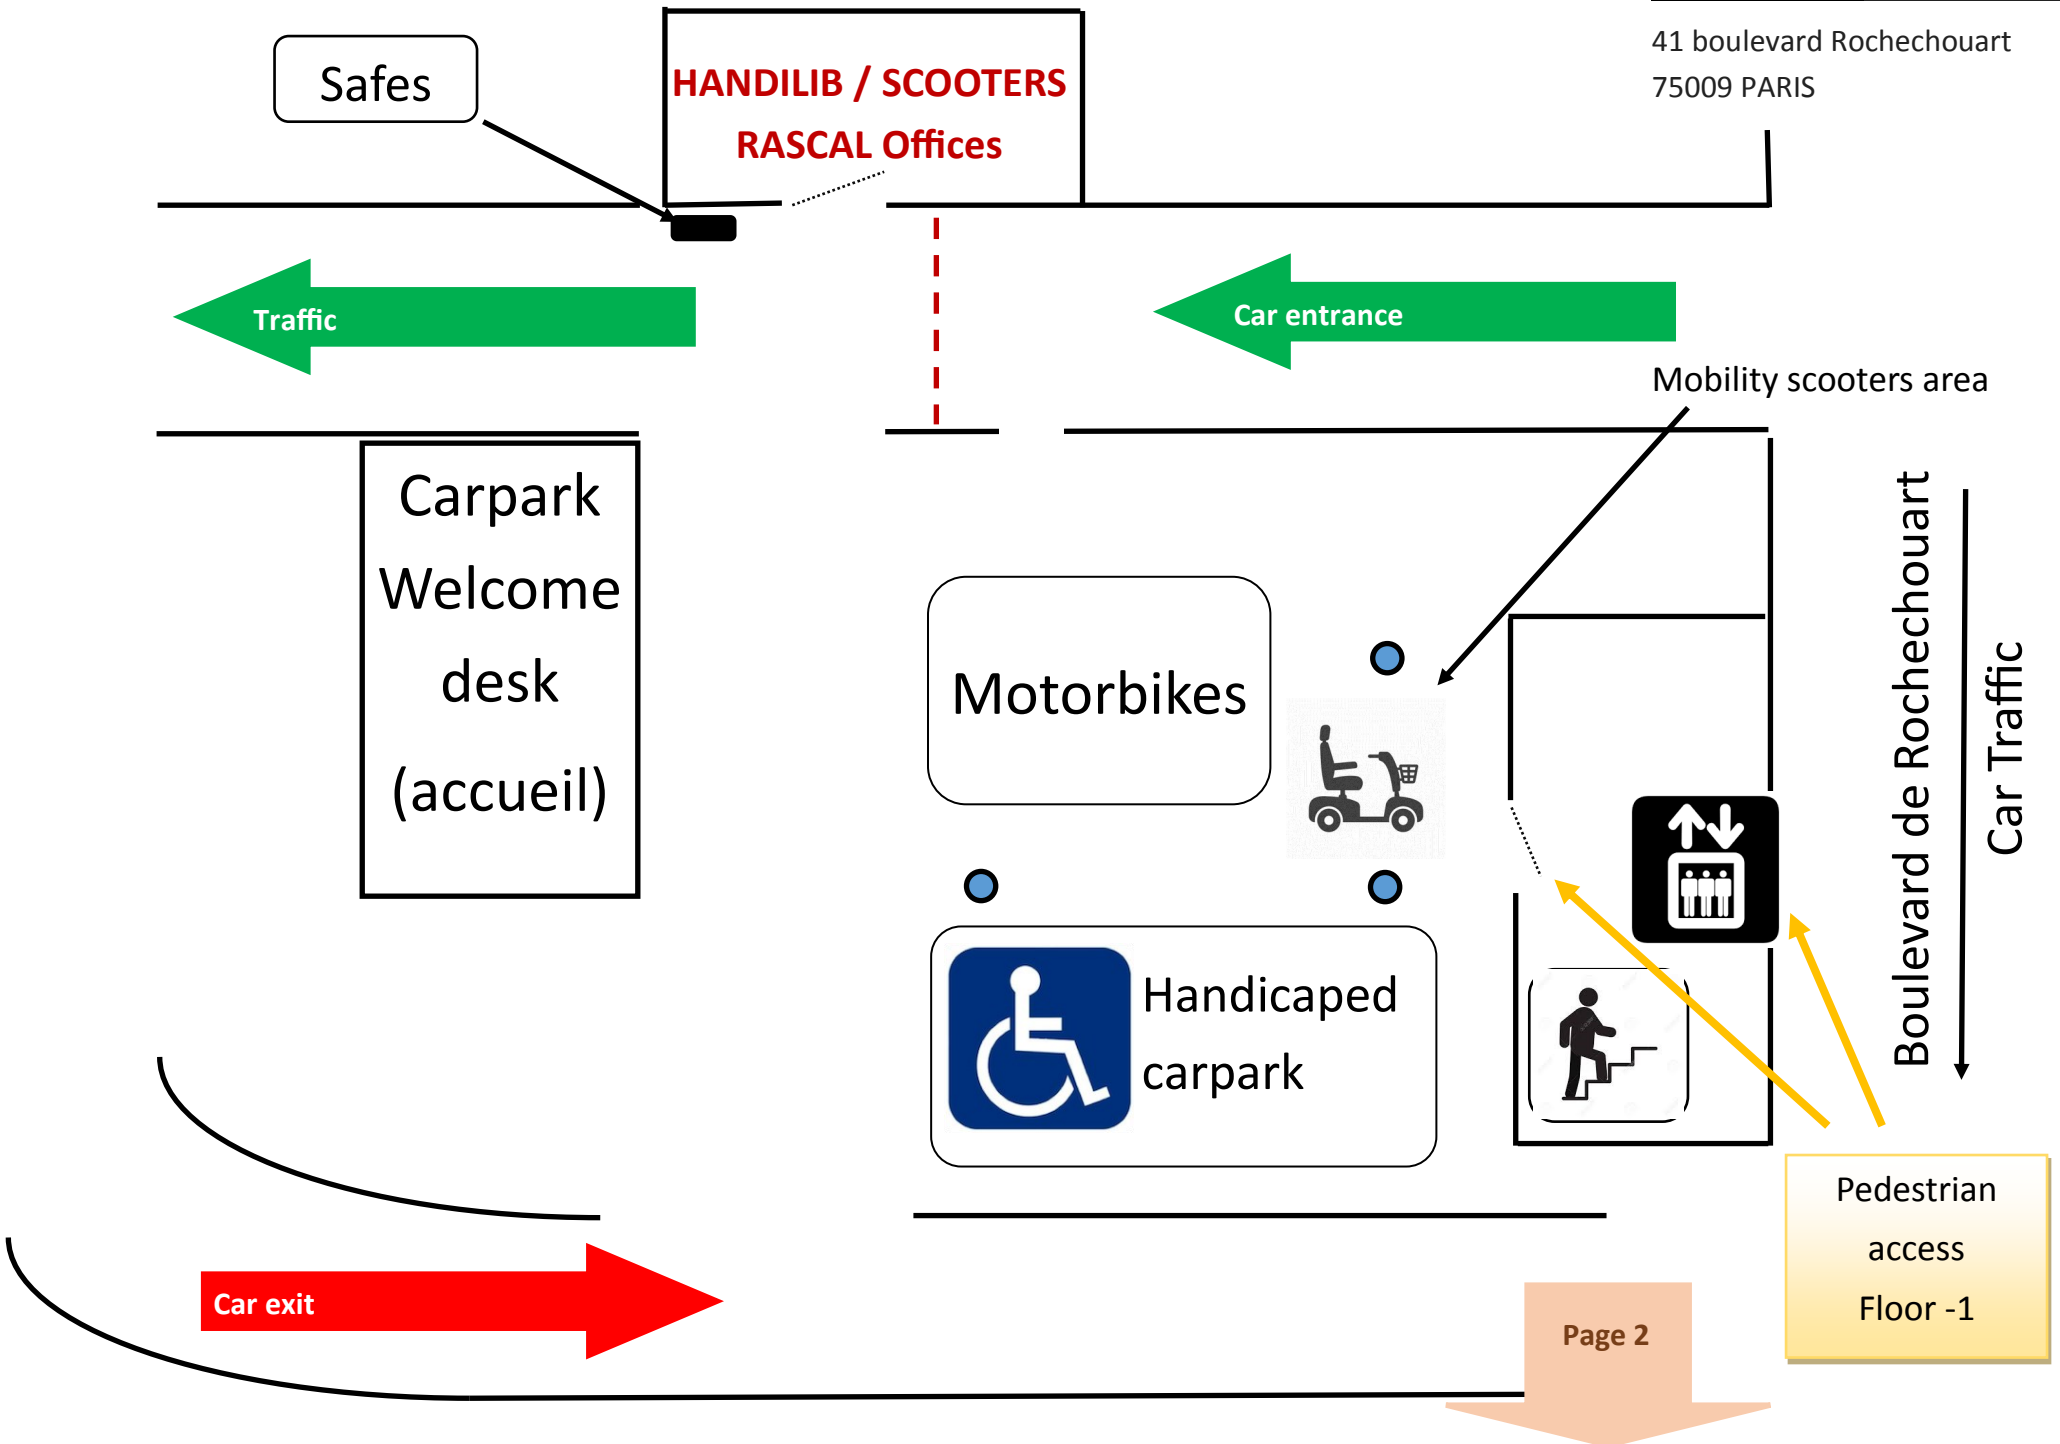

Parking ANVERS

41 boulevard Rochechouart
75009 PARIS

Parking Saemes Anvers

Address : 41 Boulevard de Rochechouart, 75009 Paris

Take the lift to go to basement -1

You can take the lift with your Mobility scooter

Call button to activate the lift

The **HANDI LIB /Scooter Rascal** offices are in front the welcome desk (Accueil parking), on the right hand side of the car gate

Mobility scooters are in front of the door, next to the handicapped parking spaces

We will give you the safe number with the relevant code where you can find the keys of your mobility scooter (or of the shop) with a charger